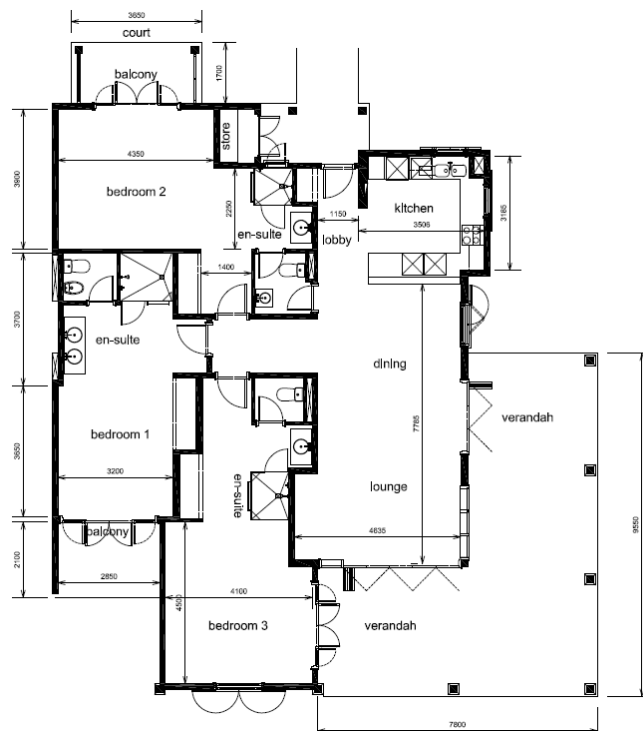

Apartment with extra large private mooring - Seychelles, Eden Island

Location: resort Eden Island, northeast coast of the main island of Mahé

*Unit internal area: 151 m², unit covered area: 64 m², boat mooring: 28.5 x 15 m
(3 bedrooms, 3 bathrooms, covered terrace, the largest private boat mooring in Eden Island)*

- Eden Island Resort is located on Eden Island next to Mahé, the largest island in the Seychelles, about 7 km from the Seychelles International Airport and about 5 km from the capital city of Victoria.
- The resort provides very comfortable facilities - 4 sandy beaches, 3 communal swimming pools, fitness centre, tennis and padel court. Security service 24/7.
- Within walking distance is the Eden Plaza shopping gallery with a private medical health center Euromedical Family Clinic, shops, restaurants and cafés, pharmacy, bank, exchange office and Spar supermarket with grocery, drugstore, and others.
- This is a colonial-style apartment located on the first floor of an apartment house in Basin 1, overlooking the super-yacht marina and the main island of Mahé.
- The apartment has an internal area of 151 m², 3 bedrooms, each with en-suite bathroom and toilet, living area with dining area and kitchen, covered terraces (verandas) with a total area of 64 m² and a covered golf buggy parking space.
- The apartment is fully furnished, air-conditioned and equipped with all electrical appliances. All this equipment is included in the purchase price.
- The apartment has its own extra large boat mooring of 28.5 x 15 m (the largest private boat mooring in Eden Island) located at the apartment house.
- The owner of a property in Seychelles is entitled to apply for a long-term residence permit.

Floor plan:

View from the terrace

Anse Bernitier beach (approx. 3 minutes walk from the apartment house)