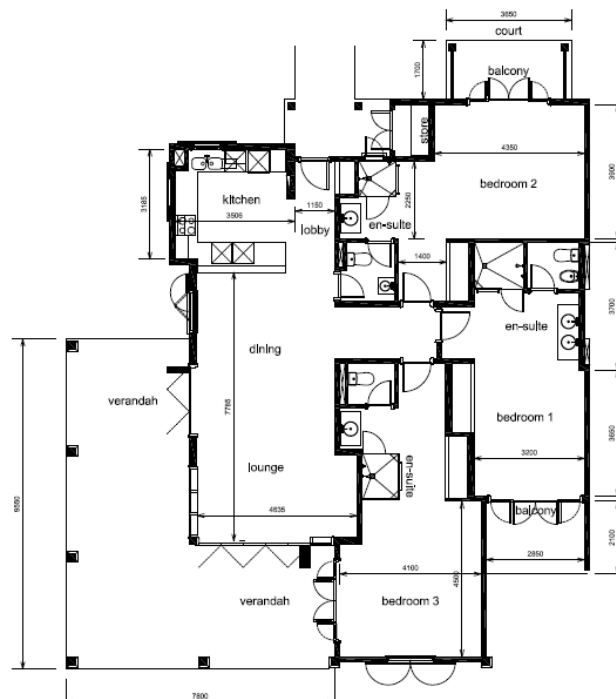

Basic information:

- Eden Island Resort is located on Eden Island next to Mahé, the largest island in the Seychelles, about 7 km from the Seychelles International Airport and about 5 km from the capital city of Victoria.
- The resort provides very comfortable facilities - 4 sandy beaches, 3 communal swimming pools, fitness centre, tennis and padel court. Security service 24/7.
- Within walking distance is the Eden Plaza shopping gallery with a private medical health center Euromedical Family Clinic, shops, restaurants and cafés, pharmacy, bank, exchange office and Spar supermarket with grocery, drugstore, and others.
- This is a colonial-style apartment located on the first floor of an apartment house on the Peninsula 2, overlooking the super-yacht marina and the main island of Mahé.
- The apartment has an internal area of 151 m², 3 bedrooms, each with en-suite bathroom and toilet, living area with dining area and kitchen, covered terraces (verandas) with a total area of 64 m² and a covered golf buggy parking space.
- The apartment is fully furnished, air-conditioned and equipped with all electrical appliances. All this equipment is included in the purchase price.
- The apartment has its own boat mooring of 10 x 4.55 m located at the apartment house.
- The owner of a property in Seychelles is entitled to apply for a long-term residence permit.

Floor plan: