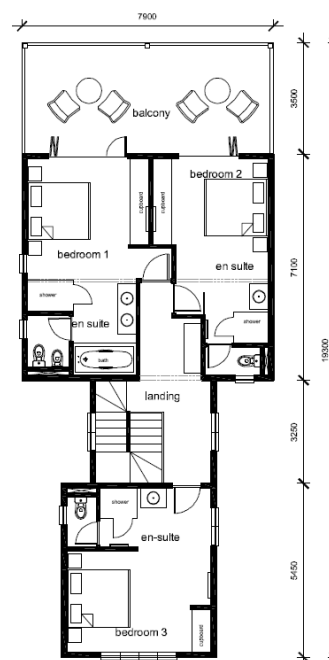

First floor plan