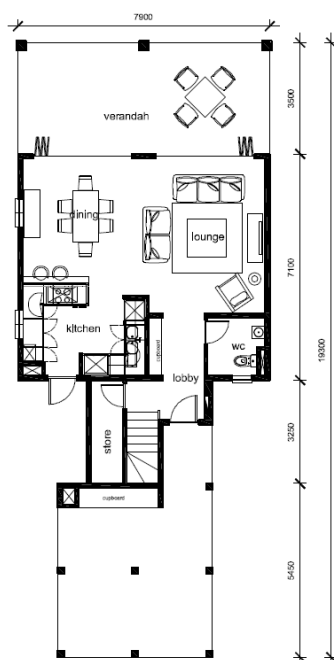

Ground floor plan