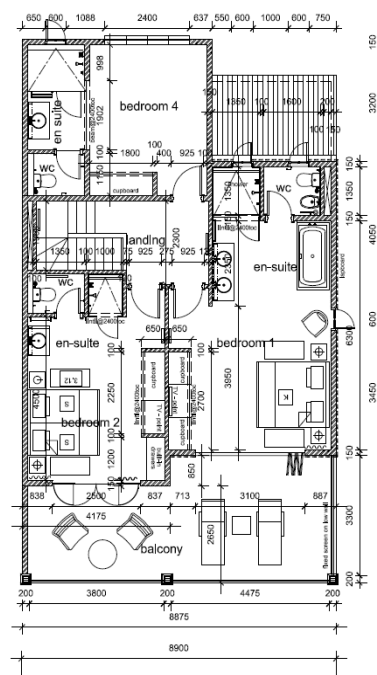

First floor plan: