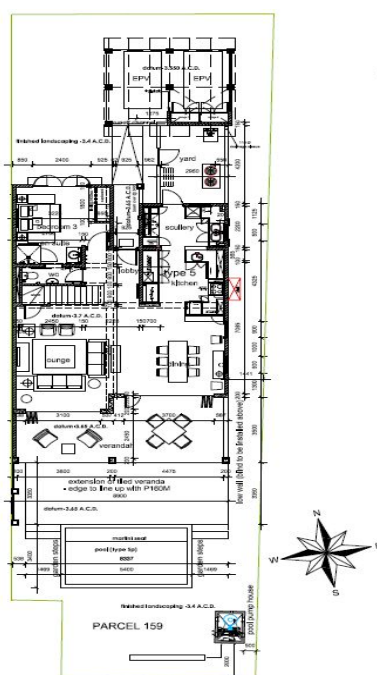

- Eden Island Resort is located on Eden Island next to Mahé, the largest island in the Seychelles, about 7 km from the Seychelles International Airport and about 5 km from the capital city of Victoria.
- The resort provides very comfortable facilities - 4 sandy beaches, 3 communal swimming pools, fitness centre, tennis and padel court. Security service 24/7.
- Within walking distance is the Eden Plaza shopping gallery with a private medical health center Euromedical Family Clinic, shops, restaurants and cafés, pharmacy, bank, exchange office and Spar supermarket with grocery, drugstore, and others.
- This is a two-storey colonial-style terraced house set on a plot of 362.9 m² with a view of the marina and the main island of Mahé.
- The maison has an internal area of 188 m², 4 bedrooms, each with en-suite bathroom and toilet, living area with dining area and kitchen, scullery, covered terraces with a total area of 58.8 m², yard and a covered golf buggy parking space.
- The maison is fully furnished, air-conditioned and equipped with all electrical appliances. All this equipment is included in the purchase price.
- The remaining part of the property consists of a landscaped tropical garden with a private swimming pool and direct access to its own boat mooring of 12 x 8.4 m in front of the maison.
- The owner of a property in Seychelles is entitled to apply for a long-term residence permit.

Ground floor plan: